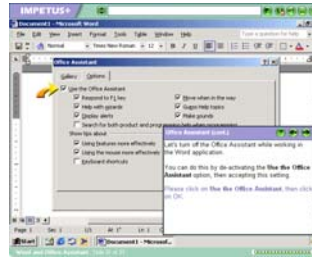

ELECTROVISION

e-learning solutions specialists est.1988

www.electrovision.com

VCB v2

Build Your
Training
Here!

Build your own IT Training Content-

VCB is an affordable, yet powerful authoring tool specifically designed for non-programmers and trainers. VCB allows you to design, build and deliver your own interactive e-learning and testing as easily as creating a Word Document. VCB is ideal for building IT simulation training and testing. With the script in place, one hour of fully interactive training can be built by a non-programmer or trainer in less than two days!

VCB Course Builder

Easy to learn and easy to use. VCB comes with a choice of standard interfaces already created for you. Structured simple storyboarding, simplified loading of graphics, audio and video. Supports bitmaps, Gifs, PNG's, Jpegs, AVI's, Mpegs, MP3's, Wav's, and AU's. Simple screen grab for screen capture of in-house IT applications. Graphics editing, advanced text editing and formatting tools, global text formatting, and powerful interaction editor provides a choice of multiple student interactions.