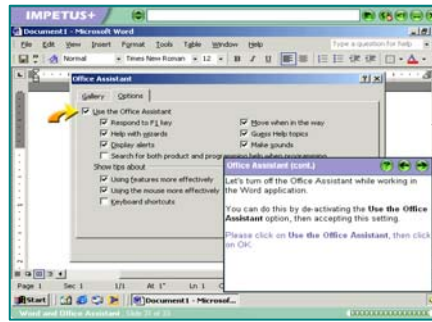

ELECTROVISION

e-learning solutions specialists est.1988

www.electrovision.com

VCB v2

Build your own IT Training Content-

VCB is an affordable, yet powerful authoring tool specifically designed for non-programmers and trainers. VCB allows you to design, build and deliver your own interactive e-learning and testing as easily as creating a Word Document. VCB is ideal for building IT simulation training and testing. With the script in place, one hour of fully interactive training can be built by a non-programmer or trainer in less than two days!

VCB Course Builder

Easy to learn and easy to use. VCB comes with a choice of standard interfaces already created for you. Structured simple storyboarding, simplified loading of graphics, audio and video. Supports bitmaps, Gifs, PNG's, Jpegs, AVI's, Mpegs, MP3's, Wav's, and AU's. Simple screen grab for screen capture of in-house IT applications. Graphics editing, advanced text editing and formatting tools, global text formatting, and powerful interaction editor provides a choice of multiple student interactions.